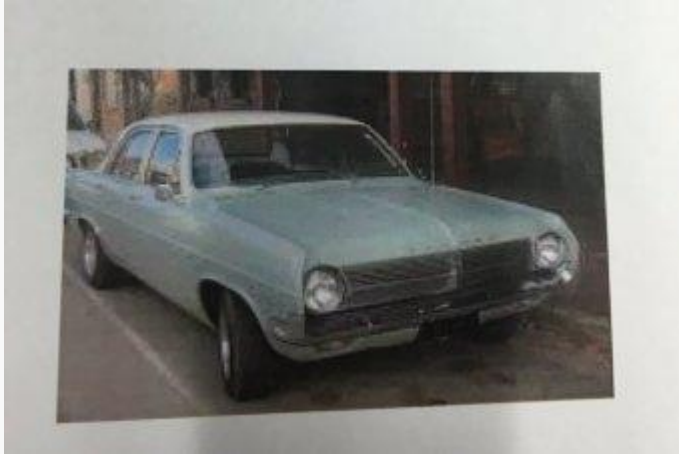

"The scientists are preparing a report. We're considering the result of the forensic examinations of that area and that will assist us with our investigations into the future."

Superintendent McNab said a two-tone aqua-white Holden sedan, HD or HR model was seen in Wallmans Road on the day Marilyn went missing.

"That vehicle is of significant interest to us," he said.

PHOTO: [Police are seeking information about a Holden sedan seen when Marilyn disappeared.](#) (Supplied: Queensland Police)

"We are appealing for information from anyone who may have seen that vehicle in the vicinity of Wallman Road.